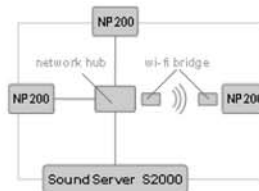

The Ivy House

Soundservers and Network Audio

Network Audio

What is a network audio system?

A Network Audio Player is a device which can digitally stream audio from a central server - each player can browse the entire library - independently selecting an individual track, custom playlist or complete album, artist or genre for replay. So while Dad is listening to Eric Clapton in the living room, Mum can listen to Bach in the dining room, whilst the children can listen to Britney Spears in the bedroom all streamed from the same server.

The Imerge NP200 Network Audio System

One server, 6 players

Up to 6 players can be attached to a single server using an Ethernet connection - fully integrating with the wiring for your home network and unlike analogue hi-fi cables the audio doesn't degrade over distance.

Another room?

Simply add another player to expand your installation.

Complete compact audio system includes built-in amplification

Easy to use interface allows you to select music by album, artist, genre or custom playlist.

Massive range of radio stations accessible through FM/AM tuner and Nettune internet radio. You can even use the NP200 as an alarm clock to wake up to your favourite album track or radio station!

Fully compatible with the Philips Pronto touch-screen remote control