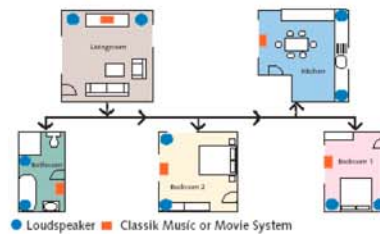

The Ivy House

Multi Room Audio

Bronze

Bronze level provides a cost-effective entry into the world of pitch accurate multi-room audio. The all-in-one CLASSIK Music System, which includes CD player, AM/FM tuner and amplifier, connected to other CLASSIK units, to distribute music throughout the home. Up to four additional CLASSIK can be added to the unit in your 'main' room. Each secondary unit receives and controls what is playing in the 'main' room.

For greater flexibility and discreet installation, add a KNEKT* RCU (Room Control Unit), a wall mounted keypad, for complete control of 'main' and local room CLASSIK systems. Apart from loudspeakers, the RCU is the only part of the system that ever needs to be visible.