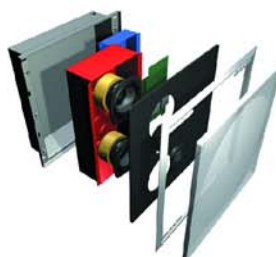

The DSP420 In-Wall DSP Loudspeaker takes the Meridian digital loudspeaker concept and places it into a discreet enclosure, for building into your listening room or home theatre.

A HOME FOR MUSIC & MOVIES

The Ivy House offers a complete design and installation service to Architects, Designers, Developers and the Homeowner.

Multi-room audio solutions | Home cinema rooms | Intelligent lighting | Automation & control | Bespoke furniture | Communications networks
The Ivy House | t: 01664 822628 | e: enquiries@the-ivy-house.com | w: www.the-ivy-house.com

BOOTHROYD STUART
MERIDIAN