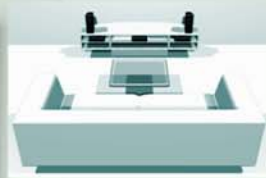

The Ivy House

Digital Home Theatre

Meridian Audio understand the business of adding great sound and pictures to interior spaces. Their systems are intelligent - this means that they can be adapted to your design needs and adjusted to perform in any room. Meridian Audio systems can do this because they make all the essential components.

Meridian Audio offers a matched range of products which can be assembled into single two channel stereo systems or 'multiroom' systems with up to seven sound channels in one room.

The Meridian Music System

All you need for perfect Stereo. Two loudspeakers and a source. The amplifiers are in the loudspeakers, so the system is simple, elegant and can be almost invisible. The Meridian MSR remote control, pointed at the loudspeaker allows the source to be hidden away.